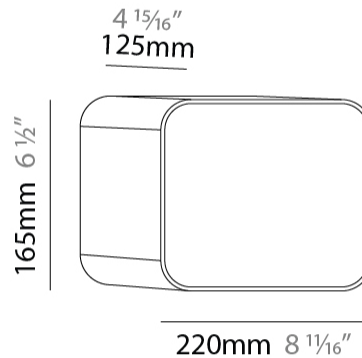

CUBE SURFACE

D72000- -

base number   Color   Finish
                         Temperature   Options

1. To build a product code in our configurator select the specify button on the base model # product page
2. To build a manual product code on this datasheet choose from the options listed below in blue font and add the suffix to the base model #

GENERAL

Series: Cube
Brand: Tunto
Division: Design
Mounting Type: Surface
Mounting Location: Wall / Ceiling
Subcategory: Ambient

PHYSICAL

Shape: Rectangle
Length (mm): 220
Length (in): $8 \frac{11}{16}$
Height (mm): 165
Depth (mm): 125
Height (in): $6 \frac{1}{2}$
Depth (in): $4 \frac{15}{16}$
Light Distribution: Direct
Diffuser: Opal
Fixture Finish: BIR / OAK / WAL
Fixture Material: Wood

ELECTRICAL

Lamp Type: LED (Zhaga Standard)
Input Wattage (W): 11
Dimming: Tri-Mode (Non-Dimming and Phase Dimming (120Vac only) and 0-10V Dimming)
Driver Included: Yes
Driver Location: Integrated
Driver Type: Constant Current - Universal
Driver Class: Class 2
Input Voltage (V): 120 - 277
Constant Current (MA): 700

LED

Color Temperature (°K): 2700 / 3000 / 4000
Nominal Lumen (lm): 440
CRI: >93 CRI
Lamp Life (hrs): 50000

OPTICAL

RATINGS AND CERTIFICATIONS

Certified By: Certified for North American Standards
IP rating: IP20