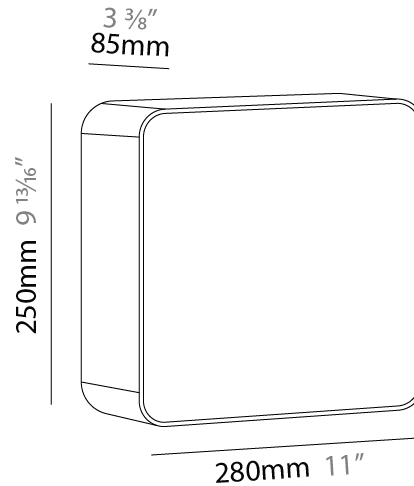

PROJECT	_____
TYPE	_____
SPECIFIER	_____
QUANTITY	_____
DATE	_____

CUBE SURFACE

D72002- _____ - _____
base number   Color   Finish
                         Temperature   Options

1. To build a product code in our configurator select the specify button on the base model # product page
2. To build a manual product code on this datasheet choose from the options listed below in blue font and add the suffix to the base model #

GENERAL

Series: Cube
Brand: Tunto
Division: Design
Mounting Type: Surface
Mounting Location: Wall / Ceiling
Subcategory: Ambient

PHYSICAL

Shape: Rectangle
Length (mm): 280
Length (in): 11
Height (mm): 165
Depth (mm): 250
Height (in): 6 1/2
Depth (in): 9 13/16
Light Distribution: Direct
Diffuser: Opal
Fixture Finish: BIR / OAK / WAL
Fixture Material: Wood

ELECTRICAL

Lamp Type: LED
Input Wattage (W): 20
Dimming: Tri-Mode (Non-Dimming and Phase Dimming (120Vac only) and 0-10V Dimming)
Driver Included: Yes
Driver Location: Integrated
Driver Type: Constant Current - Universal
Driver Class: Class 2
Input Voltage (V): 120 - 277
Constant Current (MA): 700

LED

Color Temperature (°K): 2700 / 3000 / 4000
Nominal Lumen (lm): 1000
CRI: >93 CRI
Lamp Life (hrs): 50000

OPTICAL

RATINGS AND CERTIFICATIONS

Certified By: Certified for North American Standards
IP rating: IP20